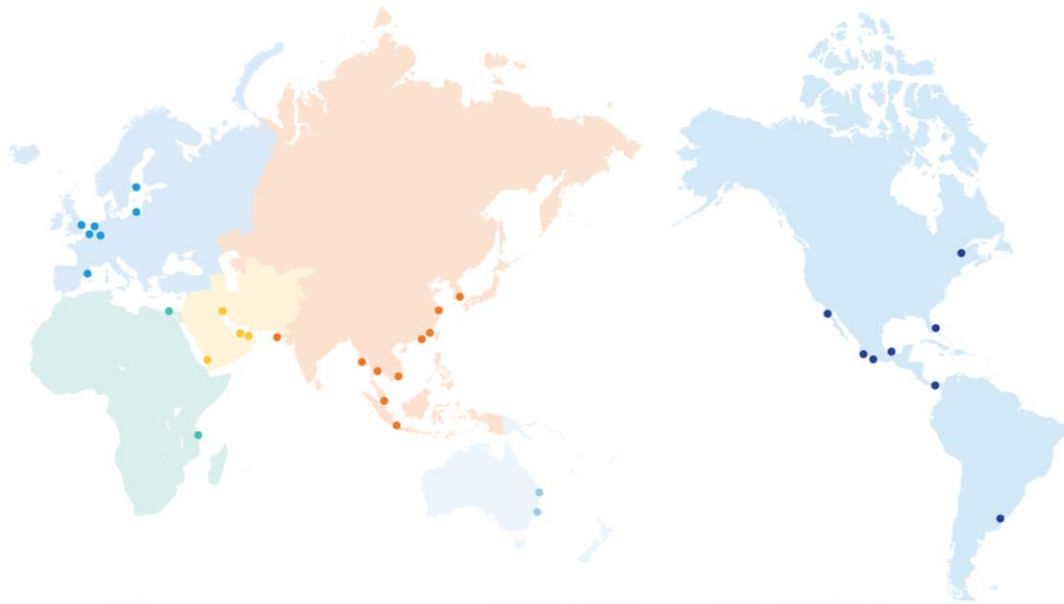

HUTCHISON LOGISTICS

Ports.

Partners.

Possibilities...

**Hutchison Logistics, with our
global network of ports and
partners, offers shippers a
world of possibilities...**

Hutchison Logistics

- Division of Hutchison Ports – The World's Leading Port Network
- Dedicated freight management team inside our **ports**.
- Trusted relations with the most reliable 3rd party operating **partners**.
- Informed supply chain solutions offers shippers a world of **possibilities...**

Hutchison Logistics is backed by the best, Hutchison Ports, with a global network of 53 ports spanning 27 countries.

THE WORLD OF HUTCHISON PORTS

53 PORTS IN 27 COUNTRIES

EUROPE

BELGIUM

Willebroek

GERMANY

Duisburg

POLAND

Gdynia

SPAIN

Barcelona

SWEDEN

Stockholm

THE NETHERLANDS

Amsterdam¹

THE AMERICAS

ARGENTINA

Buenos Aires

BAHAMAS

Freeport

CANADA

Quebec

MEXICO